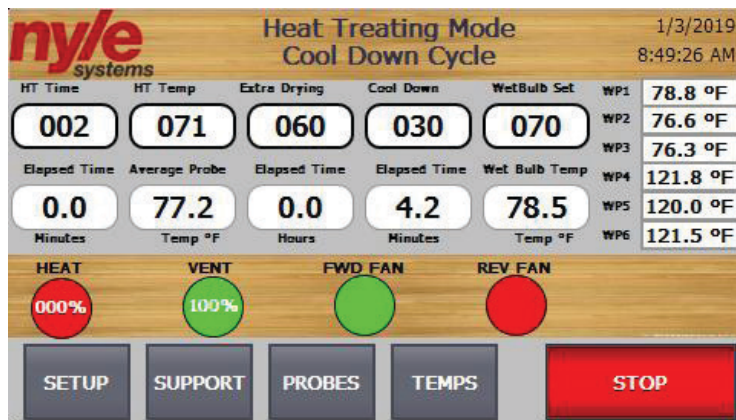

nyle

Dry Kilns

What's Included

Controls

With this kit, you will receive Nyle's industry-leading controls to ensure each load is dried evenly and meets industry standards as well as all Certification requirements.