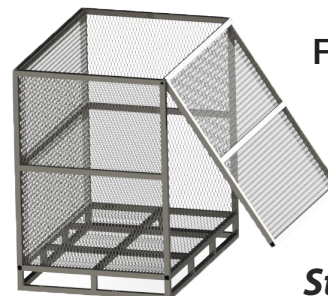

Prefabricated
Firewood Baskets
Available

Starting at \$1,995

Chamber & firewood basket plans available upon request

www.nyle.com - kilnsales@nyle.com - (800) 777-6953